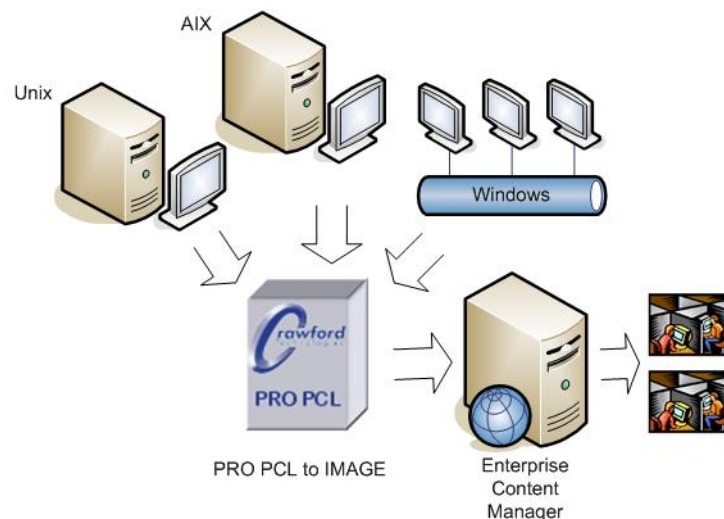

PRO PCL to Image software offers the best performance available to provide speedy conversions from PCL to TIFF or PNG. Whether organizations want to archive and retrieve their PCL documents or to make them available to both staff and customers in an interactive mode, **PRO PCL to Image** is the key enabler: it provides high-fidelity TIFF or PNG images of the business data, indexed and, if need be, enhanced or restructured.

The converted TIFF and PNG images are perfect representations of the original legacy files. All PCL fonts, overlays and other resources are reproduced exactly as they are on PCL printers.

During the conversion, **PRO PCL to Image** optimizes images for archiving, retrieval and display, using our powerful *PRO* options, eliminating the need for costly changes to the native print applications. The optional **PRO Indexer** can create index files or database commands, mark document breakpoints and generate image names using the contents of the original document, such as account number, customer number, customer name and statement date. The optional **PRO Document Enhancer is a powerful reengineering tool**, which can add or suppress text, barcodes and images or rearrange the document pages during the conversion.

Platform Independence

PRO PCL to Image is available on Linux, AIX and Windows platforms allowing users to install the software where they need it.