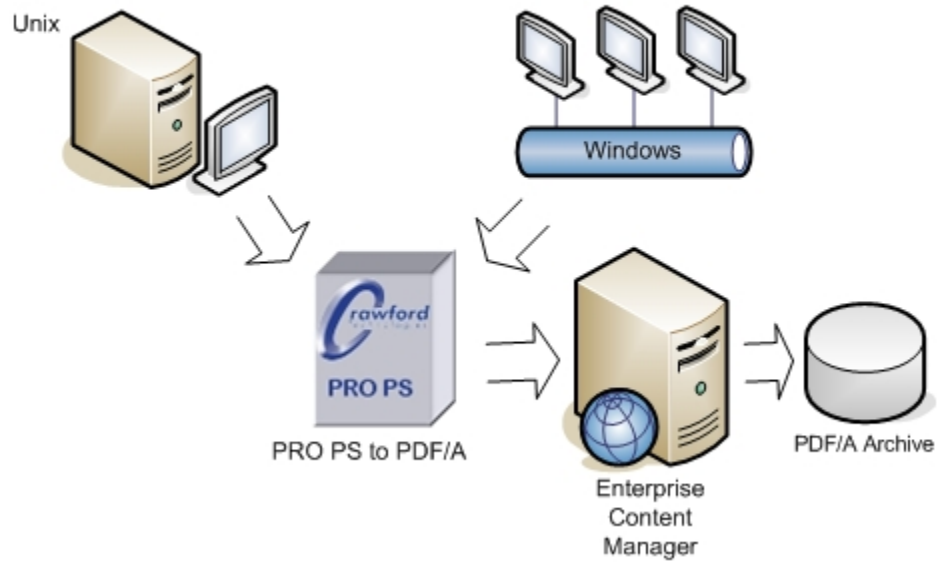

PDF/A is an international standard (ISO 19005-1), promoted by the PDF/A Competence Center (www.pdfa.com). When documents are archived in the **PDF/A** format, the rendered visual appearance of the document will be reproducible over the long-term, irrespective of any hardware or software changes, exactly as the law demands.