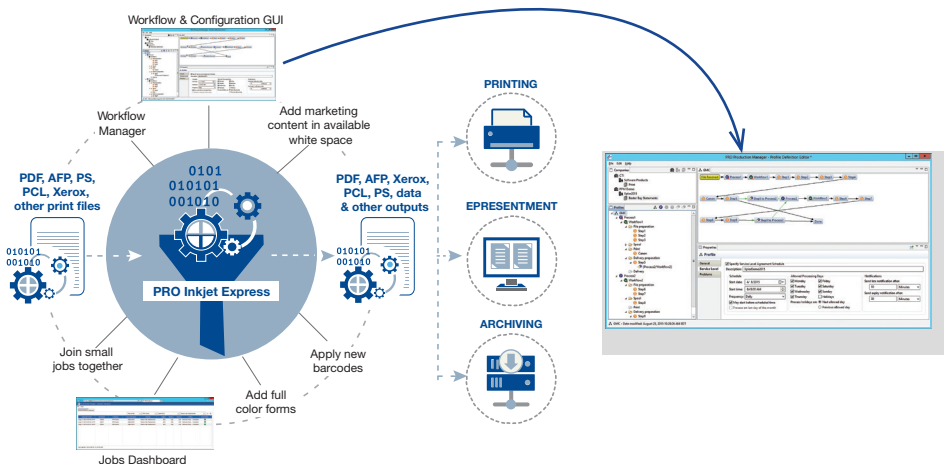

## OVERVIEW

PRO Inkjet Express is a flexible solution that gives you the tools you need to easily implement and manage an automated production workflow for your Inkjet presses. It is unique in allowing you to migrate and modify existing workflows to full color inkjet without the need to reengineer existing processes or recompose existing print streams. With PRO Inkjet Express, you can quickly take advantage of the features and capabilities of your full color inkjet press, leveraging functionality that will reduce your costs, while offering your customers more value.

### With PRO Inkjet Express You Can

- Accelerate ROI for high speed inkjet printers and finishing technology.
- Reduce postage costs.
- Expedite migrating to inkjet presses by quickly setting up the workflows needed for your production, post-production and mailing requirements.
- Take advantage of an easy-to-use graphical interface, reducing or eliminating the need for IT involvement.
- Quickly migrate existing jobs to new inkjet presses in order to get print volumes up to targets fast, increasing your ROI on the equipment – without having to start from scratch and recompose your existing print stream.
- Replace pre-printed shells with inline color, and selectively add color to your documents, saving stationery related costs and improving customer communications.

### What does PRO Inkjet Express do?

- Combine small jobs into large runs to ensure that your inkjet press will run optimally and profitably
- Segment large jobs for rolls, inserters, and mailing processes
- Change output formats of existing jobs without recomposing print streams
- Adjust positioning of names and addresses to fit standardized envelopes
- Add IMb barcodes, take advantage of householding and use color for significant postage cost savings
- Replace pre-printed shells with inline color, and add color to existing files to save money and enrich customer communications
- Place multiple documents in one envelope to save money